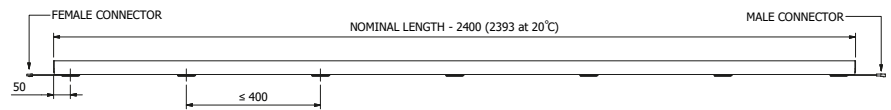

2.4 meter fixed