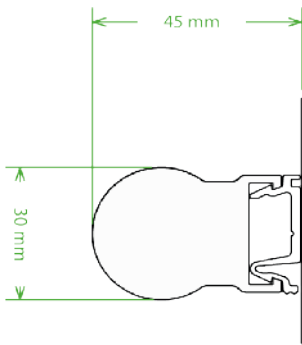

### Features

Colour	Amber Blue Light green Orange Red White Yellow
Input voltage driver	110 - 240 V
Frequency driver	50 / 60 Hz
Power capacity driver	20 W, 40 W, 96 W and 240 W
Input voltage	40 to 46 Vdc
Power consumption	1,8 W/m light green 5 W/m all other colours
Diameter	30 mm
Length fixed tube	2400 mm
Length adjustable tube	90 mm – 2400 mm* 90 mm - 1200 mm*
	*Sections can be cut at 55mm
Weight	2,4 m section 850 g 1,2 m section 390 g
Factory bends	30 mm radius
In-field bends	4 m radius
Connection	Utilising JST JWPF connectors
Operating temperature	-30 °C to +60 °C
Protection against water	IP66
Safety Class	III
Mounting	UV stabilised polycarbonate mounting clip
Mounting clip pull force	> 17 kg
Mounting clip shear force	> 30 kg
Expected lifetime (L70)	80.000 hrs

## Dimensions