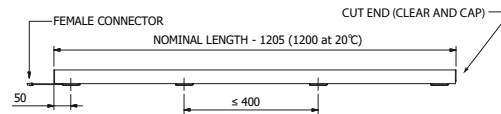

1.2 meter adjustable

Ordering Information

Article number	Nomenclature	Wattage	Colour	Length
Contour Ledtube 30				
17196	Ledtube 30 Amber 2,4 meter fixed - 5 Watt per meter	11,5 W	Amber	2,4 m
17197	Ledtube 30 Amber 2,4 meter adjustable - 5 Watt per meter	11,5 W	Amber	up to 2,4 m
17198	Ledtube 30 Amber 1,2 meter adjustable - 5 Watt per meter	5,8 W	Amber	up to 1,2 m
16996	Ledtube 30 Blue 2,4 meter fixed - 5 Watt per meter	11,5 W	Blue	2,4 m
16997	Ledtube 30 Blue 2,4 meter adjustable - 5 Watt per meter	11,5 W	Blue	up to 2,4 m
16998	Ledtube 30 Blue 1,2 meter adjustable - 5 Watt per meter	5,8 W	Blue	up to 1,2 m
17125	Ledtube 30 Light Green 2,4 meter fixed - 1,8 Watt per meter	4,1 W	Light Green	2,4 m
17126	Ledtube 30 Light Green 2,4 meter adjustable - 1,8 Watt per meter	4,1 W	Light Green	up to 2,4 m
17127	Ledtube 30 Light Green 1,2 meter adjustable - 1,8 Watt per meter	2,1 W	Light Green	up to 1,2 m
17002	Ledtube 30 Orange 2,4 meter fixed - 5 Watt per meter	11,5 W	Orange	2,4 m
17003	Ledtube 30 Orange 2,4 meter adjustable - 5 Watt per meter	11,5 W	Orange	up to 2,4 m
17004	Ledtube 30 Orange 1,2 meter adjustable - 5 Watt per meter	5,8 W	Orange	up to 1,2 m
17005	Ledtube 30 Red 2,4 meter fixed - 5 Watt per meter	11,5 W	Red	2,4 m
17006	Ledtube 30 Red 2,4 meter adjustable - 5 Watt per meter	11,5 W	Red	up to 2,4 m
17007	Ledtube 30 Red 1,2 meter adjustable - 5 Watt per meter	5,8 W	Red	up to 1,2 m
17008	Ledtube 30 White 2,4 meter fixed - 5 Watt per meter	11,5 W	White	2,4 m
17009	Ledtube 30 White 2,4 meter adjustable - 5 Watt per meter	11,5 W	White	up to 2,4 m
17010	Ledtube 30 White 1,2 meter adjustable - 5 Watt per meter	5,8 W	White	up to 1,2 m
17011	Ledtube 30 Yellow 2,4 meter fixed - 5 Watt per meter	11,5 W	Yellow	2,4 m
17012	Ledtube 30 Yellow 2,4 meter adjustable - 5 Watt per meter	11,5 W	Yellow	up to 2,4 m
17013	Ledtube 30 Yellow 1,2 meter adjustable - 5 Watt per meter	5,8 W	Yellow	up to 1,2 m
17313	Ledtube 30 Sample set with all available colours - 24 cm	7,6 W	All available	24 cm each
17315	Ledtube 30 Sample set with all available colours - 48 cm	15,2 W	All available	48 cm each